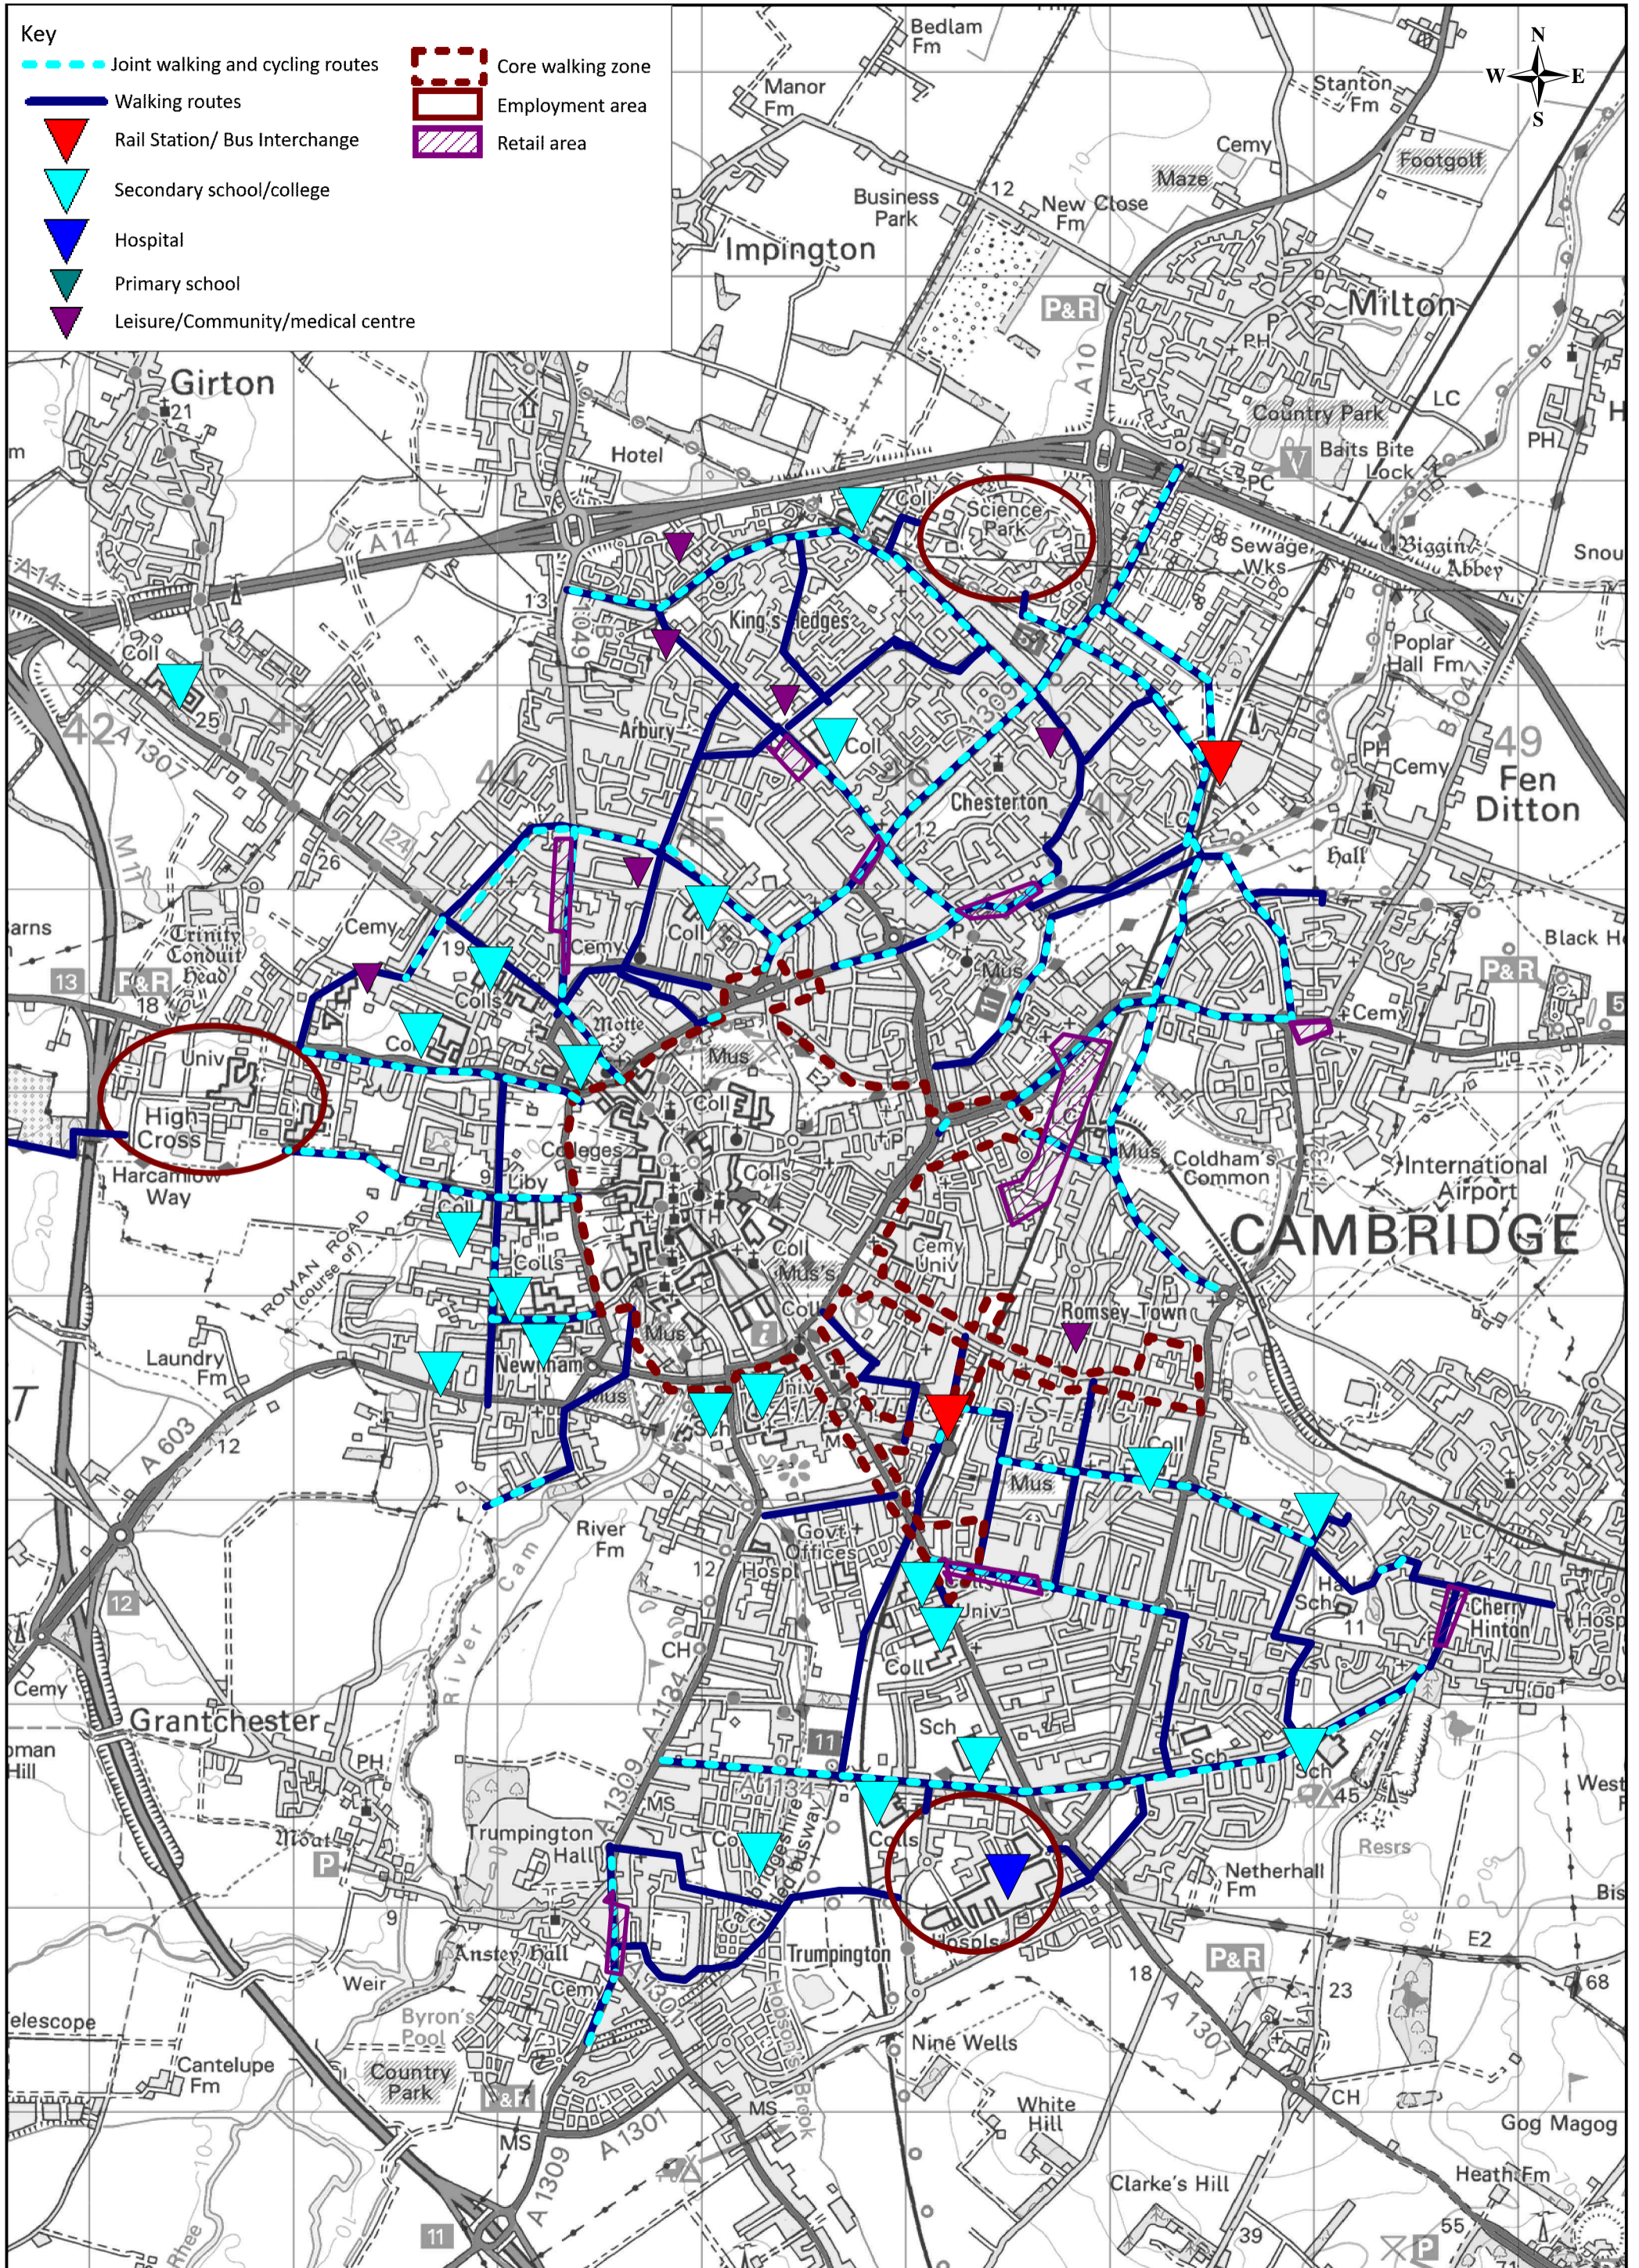

Cambridgeshire County Council

Cambridge Walking Routes

Chatteris Walking Routes