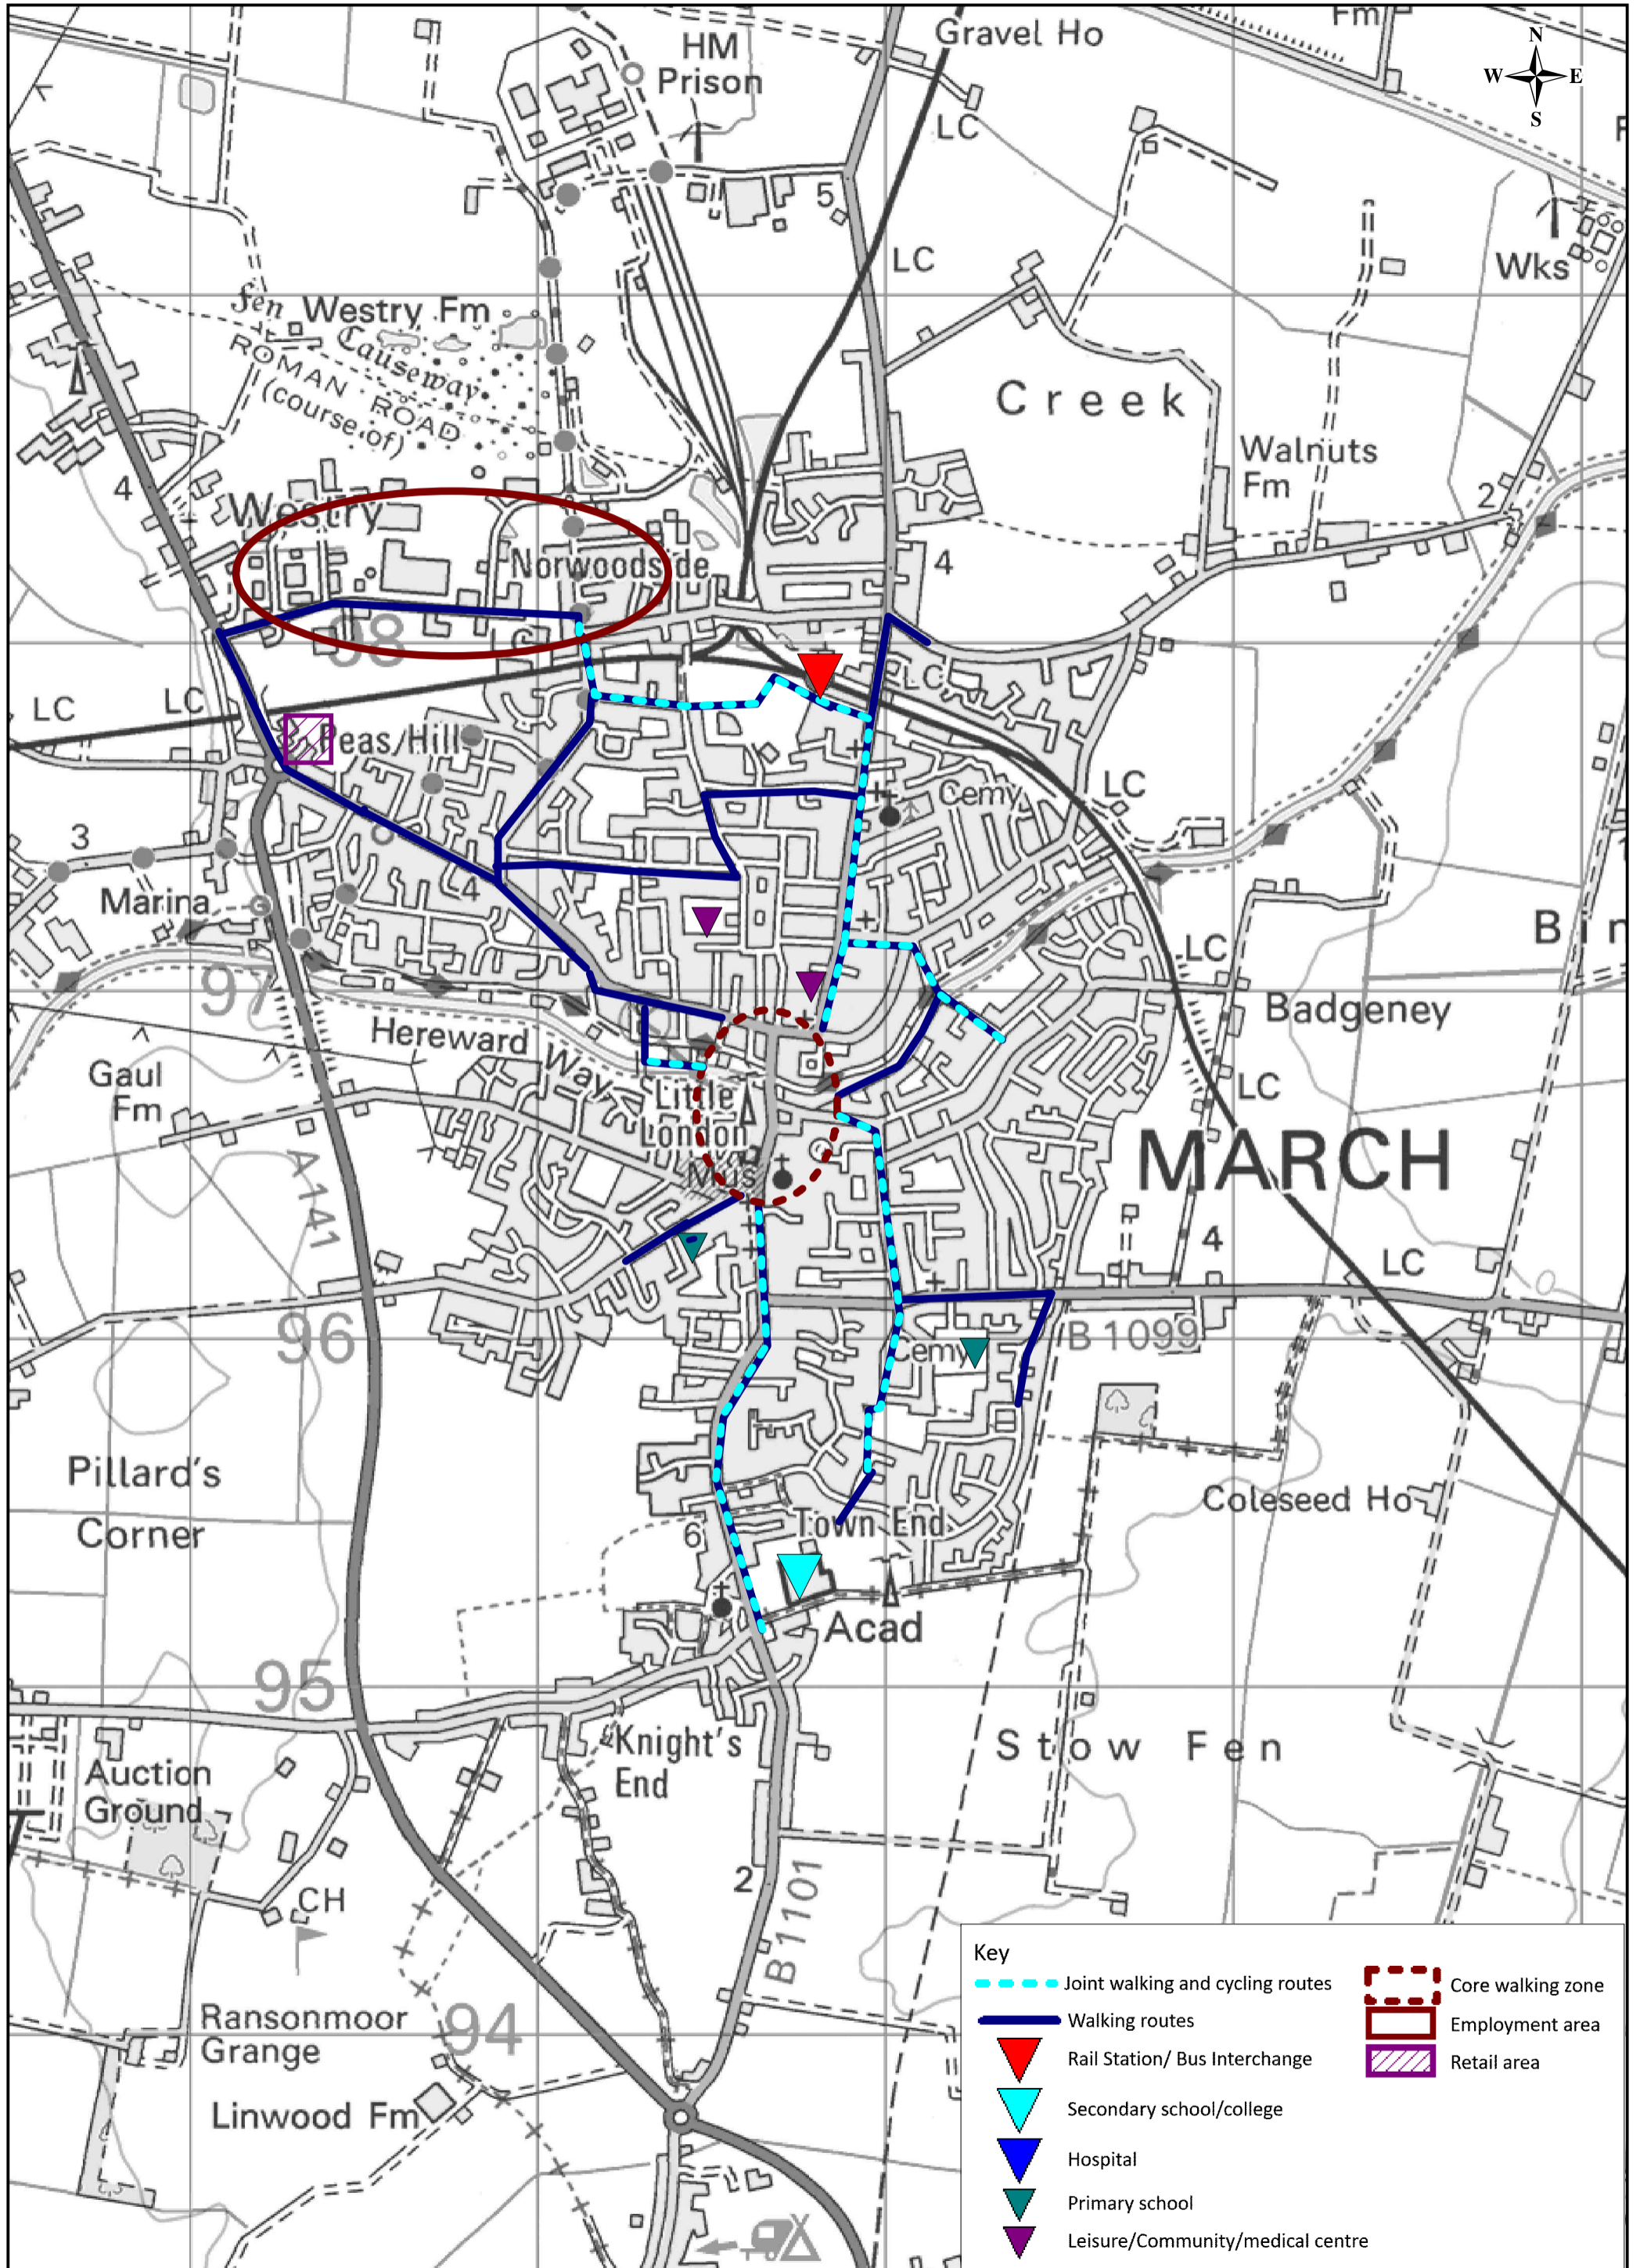

Ely Walking Routes

Key	
	Joint walking and cycling routes
	Walking routes
	Rail Station/ Bus Interchange
	Secondary school/college
	Hospital
	Primary school
	Leisure/Community/medical centre
	Core walking zone
	Employment area
	Retail area

March Walking Routes

Key

- - - Joint walking and cycling routes
- Walking routes
- ▼ Rail Station/ Bus Interchange
- ▼ Secondary school/college
- ▼ Hospital
- ▼ Primary school
- ▼ Leisure/Community/medical centre
- Core walking zone
- Employment area
- Retail area

Soham Walking Routes