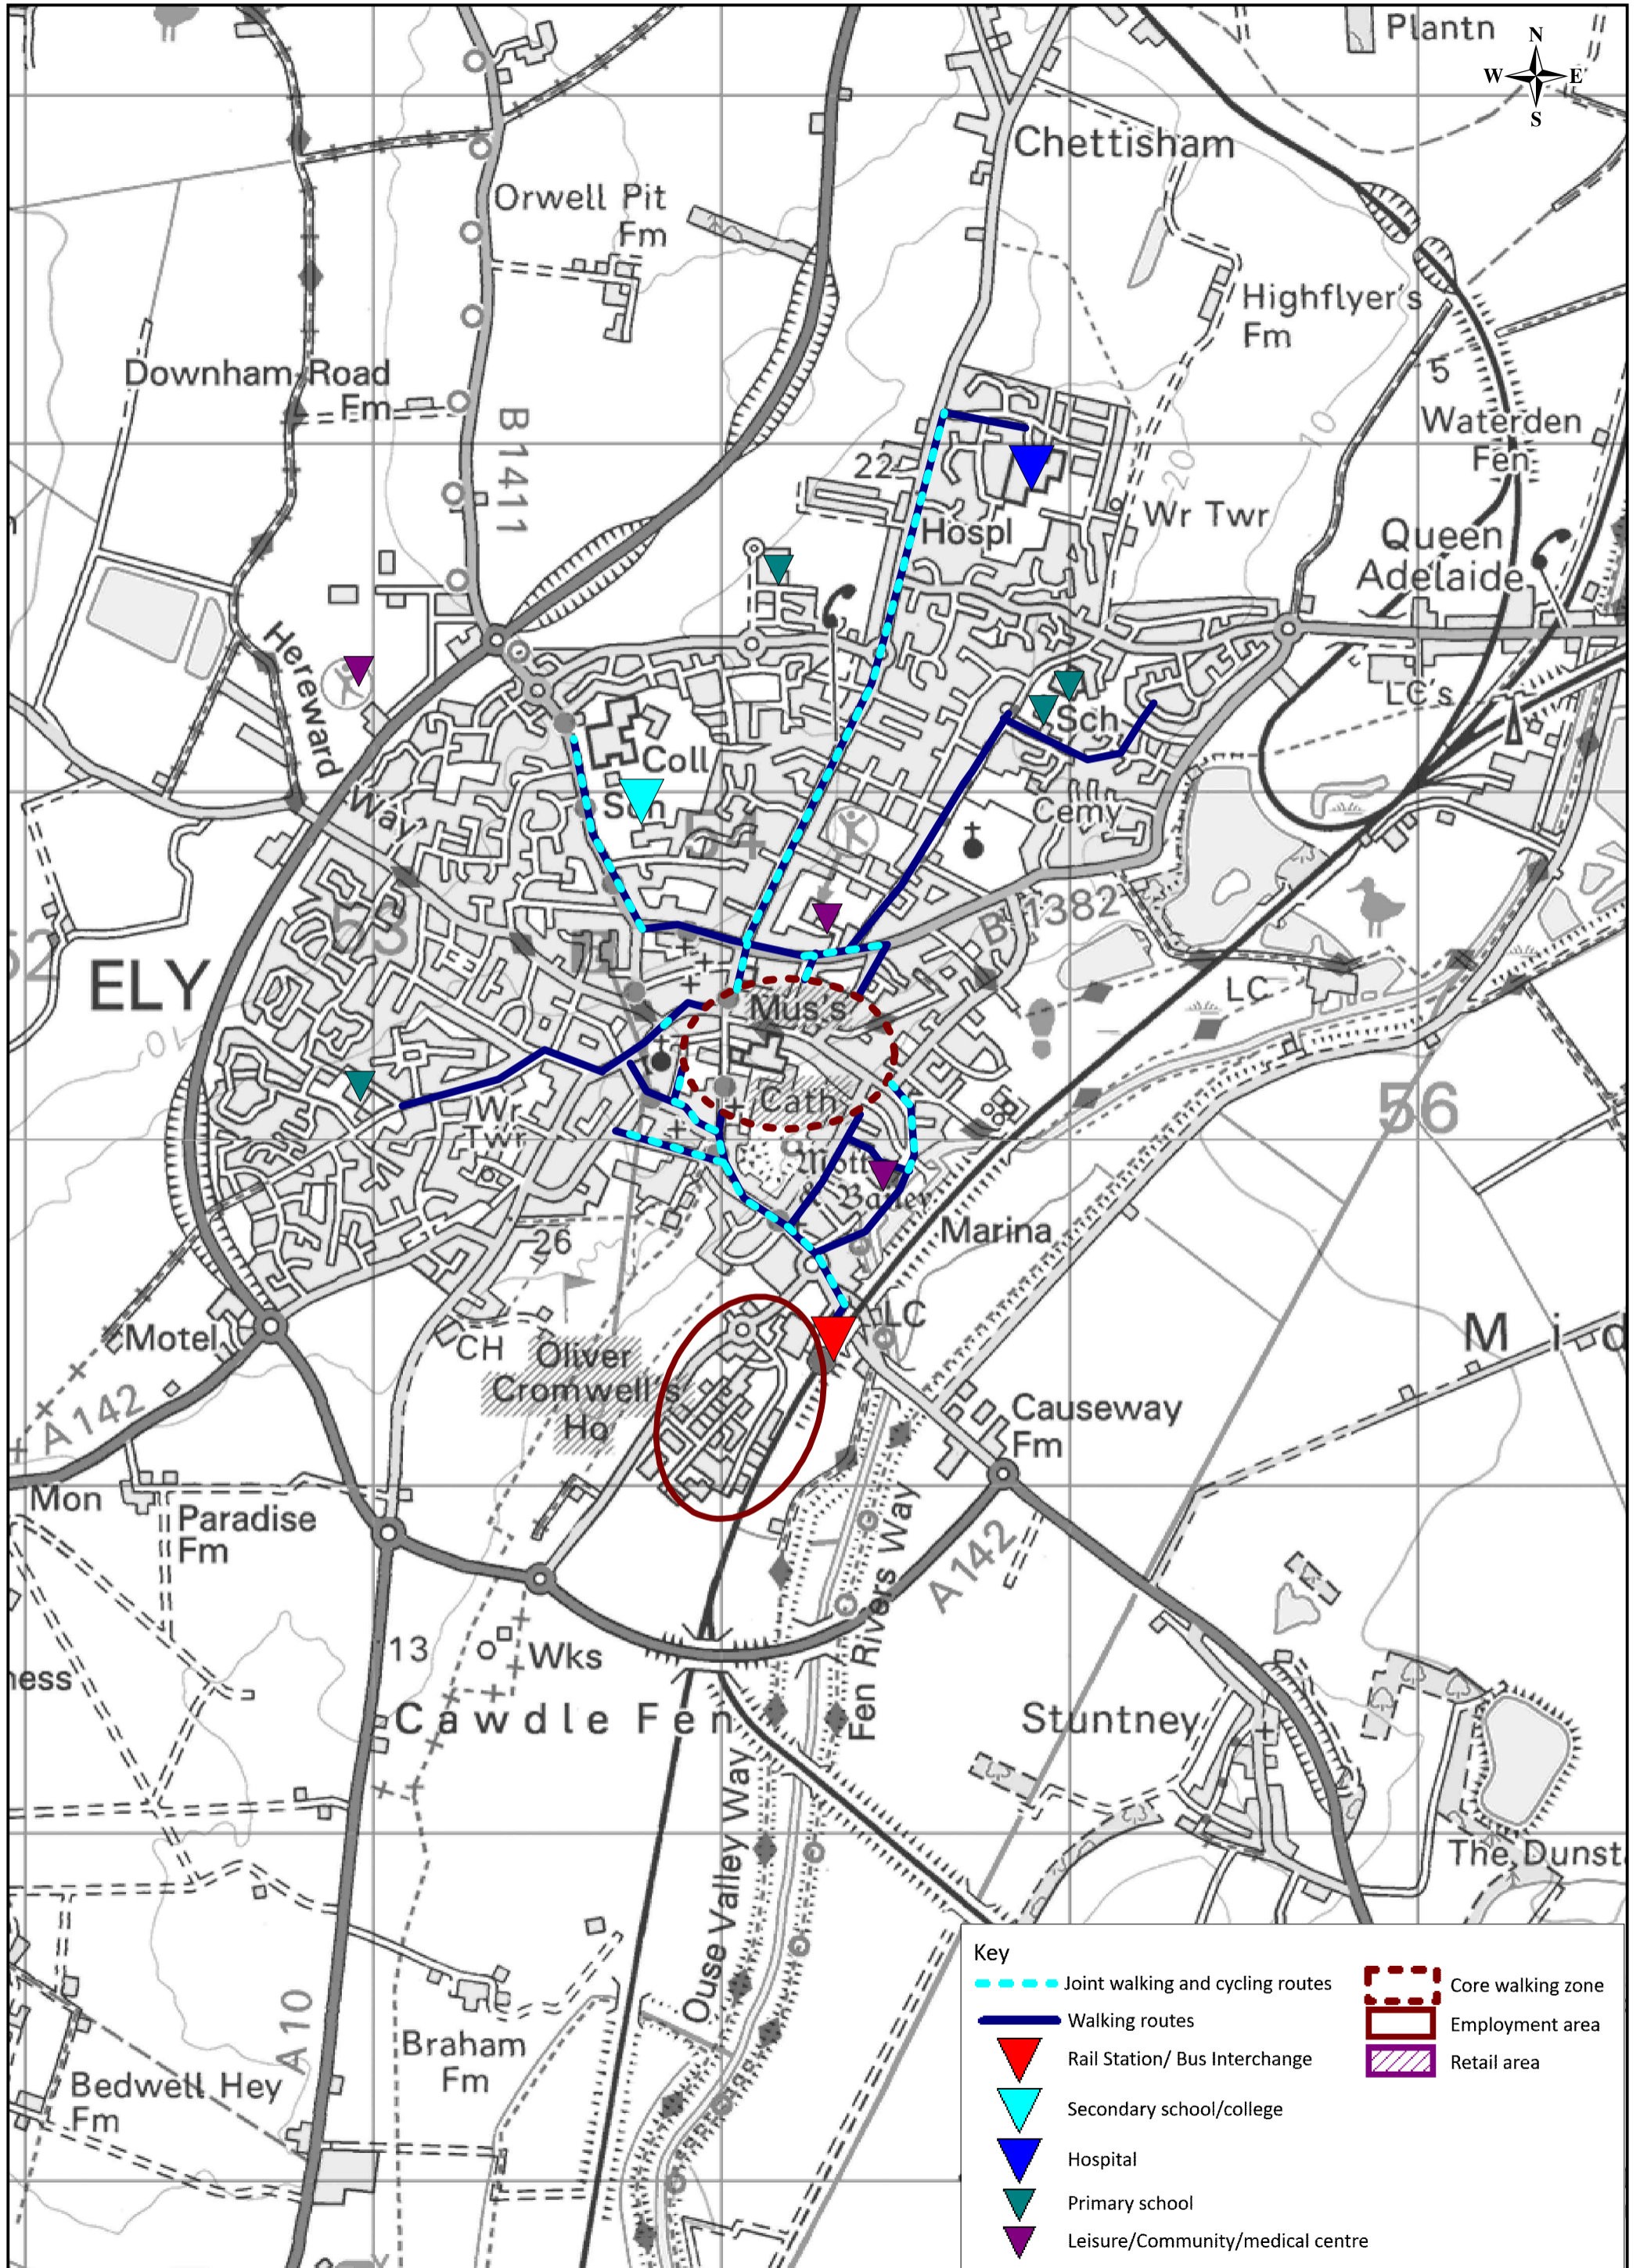

Ely Walking Routes

Key	
	Joint walking and cycling routes
	Walking routes
	Rail Station/ Bus Interchange
	Secondary school/college
	Hospital
	Primary school
	Leisure/Community/medical centre
	Core walking zone
	Employment area
	Retail area

March Walking Routes

Key

- - - Joint walking and cycling routes
- Walking routes
- ▼ Rail Station/ Bus Interchange
- ▼ Secondary school/college
- ▼ Hospital
- ▼ Primary school
- ▼ Leisure/Community/medical centre
- Core walking zone
- Employment area
- Retail area

Soham Walking Routes