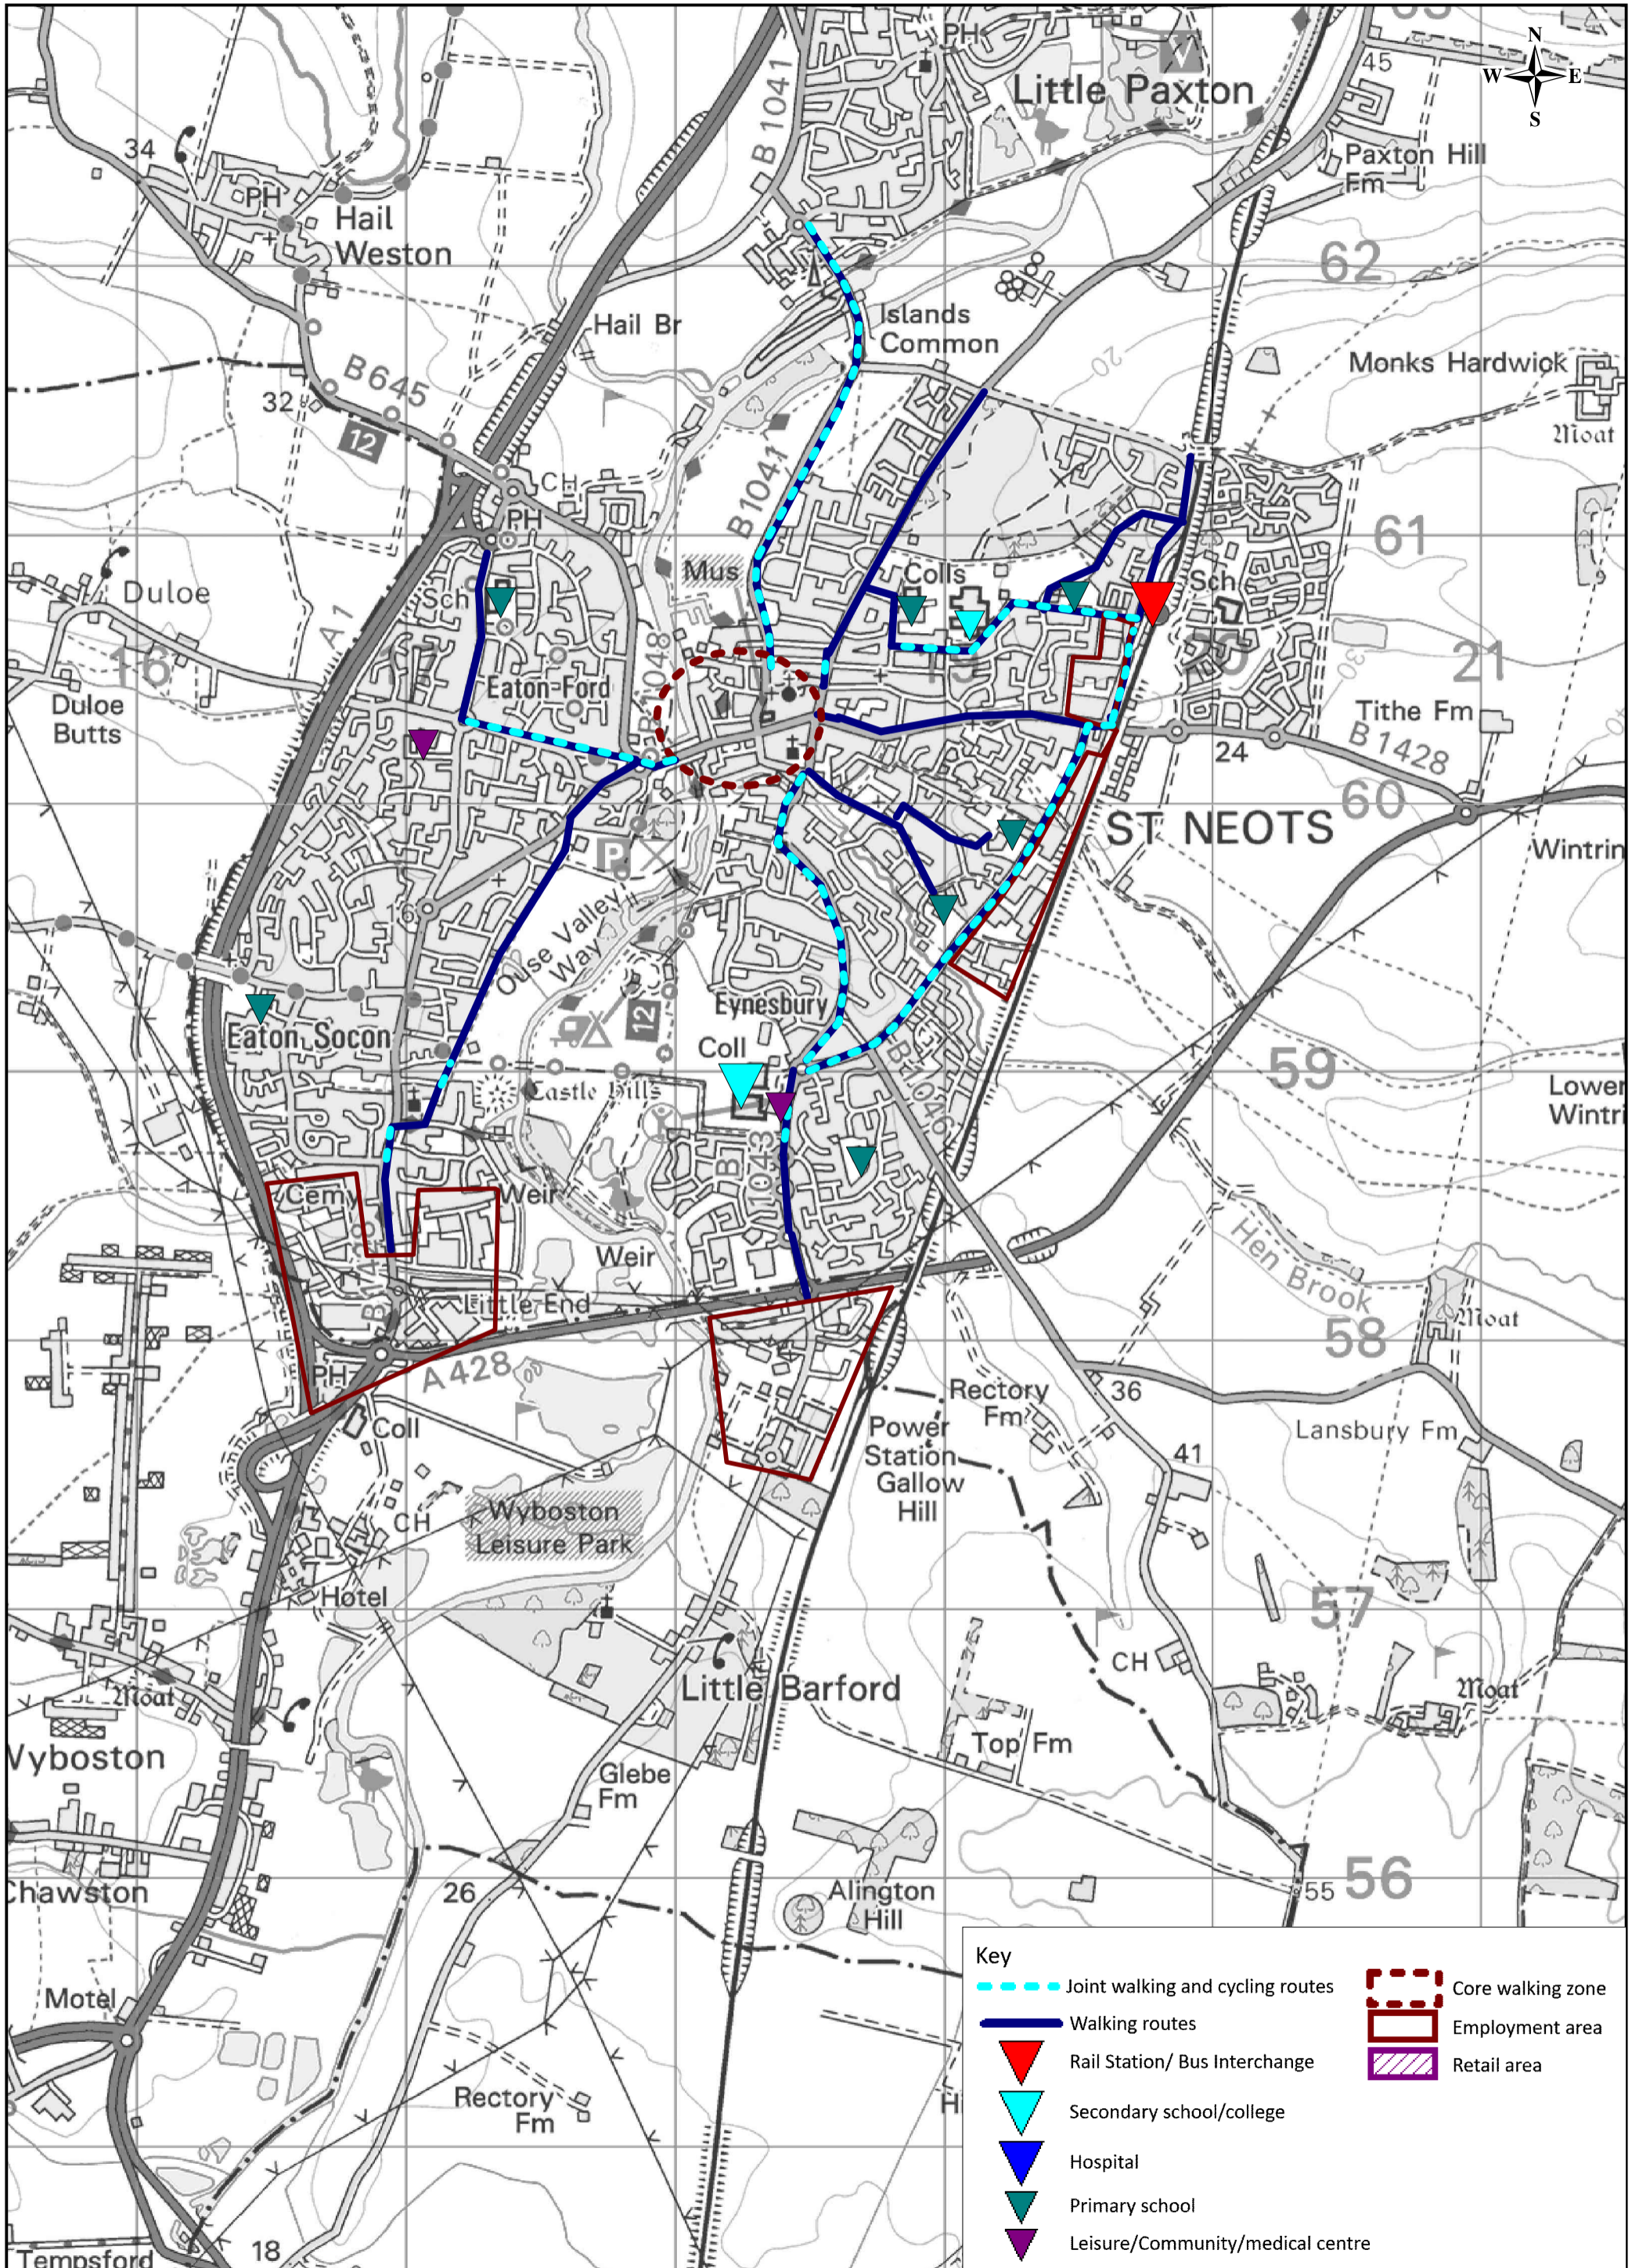

St Neots Walking Routes

Key

- - - Joint walking and cycling routes
- Walking routes
- ▾ Rail Station/ Bus Interchange
- ▾ Secondary school/college
- ▾ Hospital
- ▾ Primary school
- ▾ Leisure/Community/medical centre
- Core walking zone
- Employment area
- Retail area