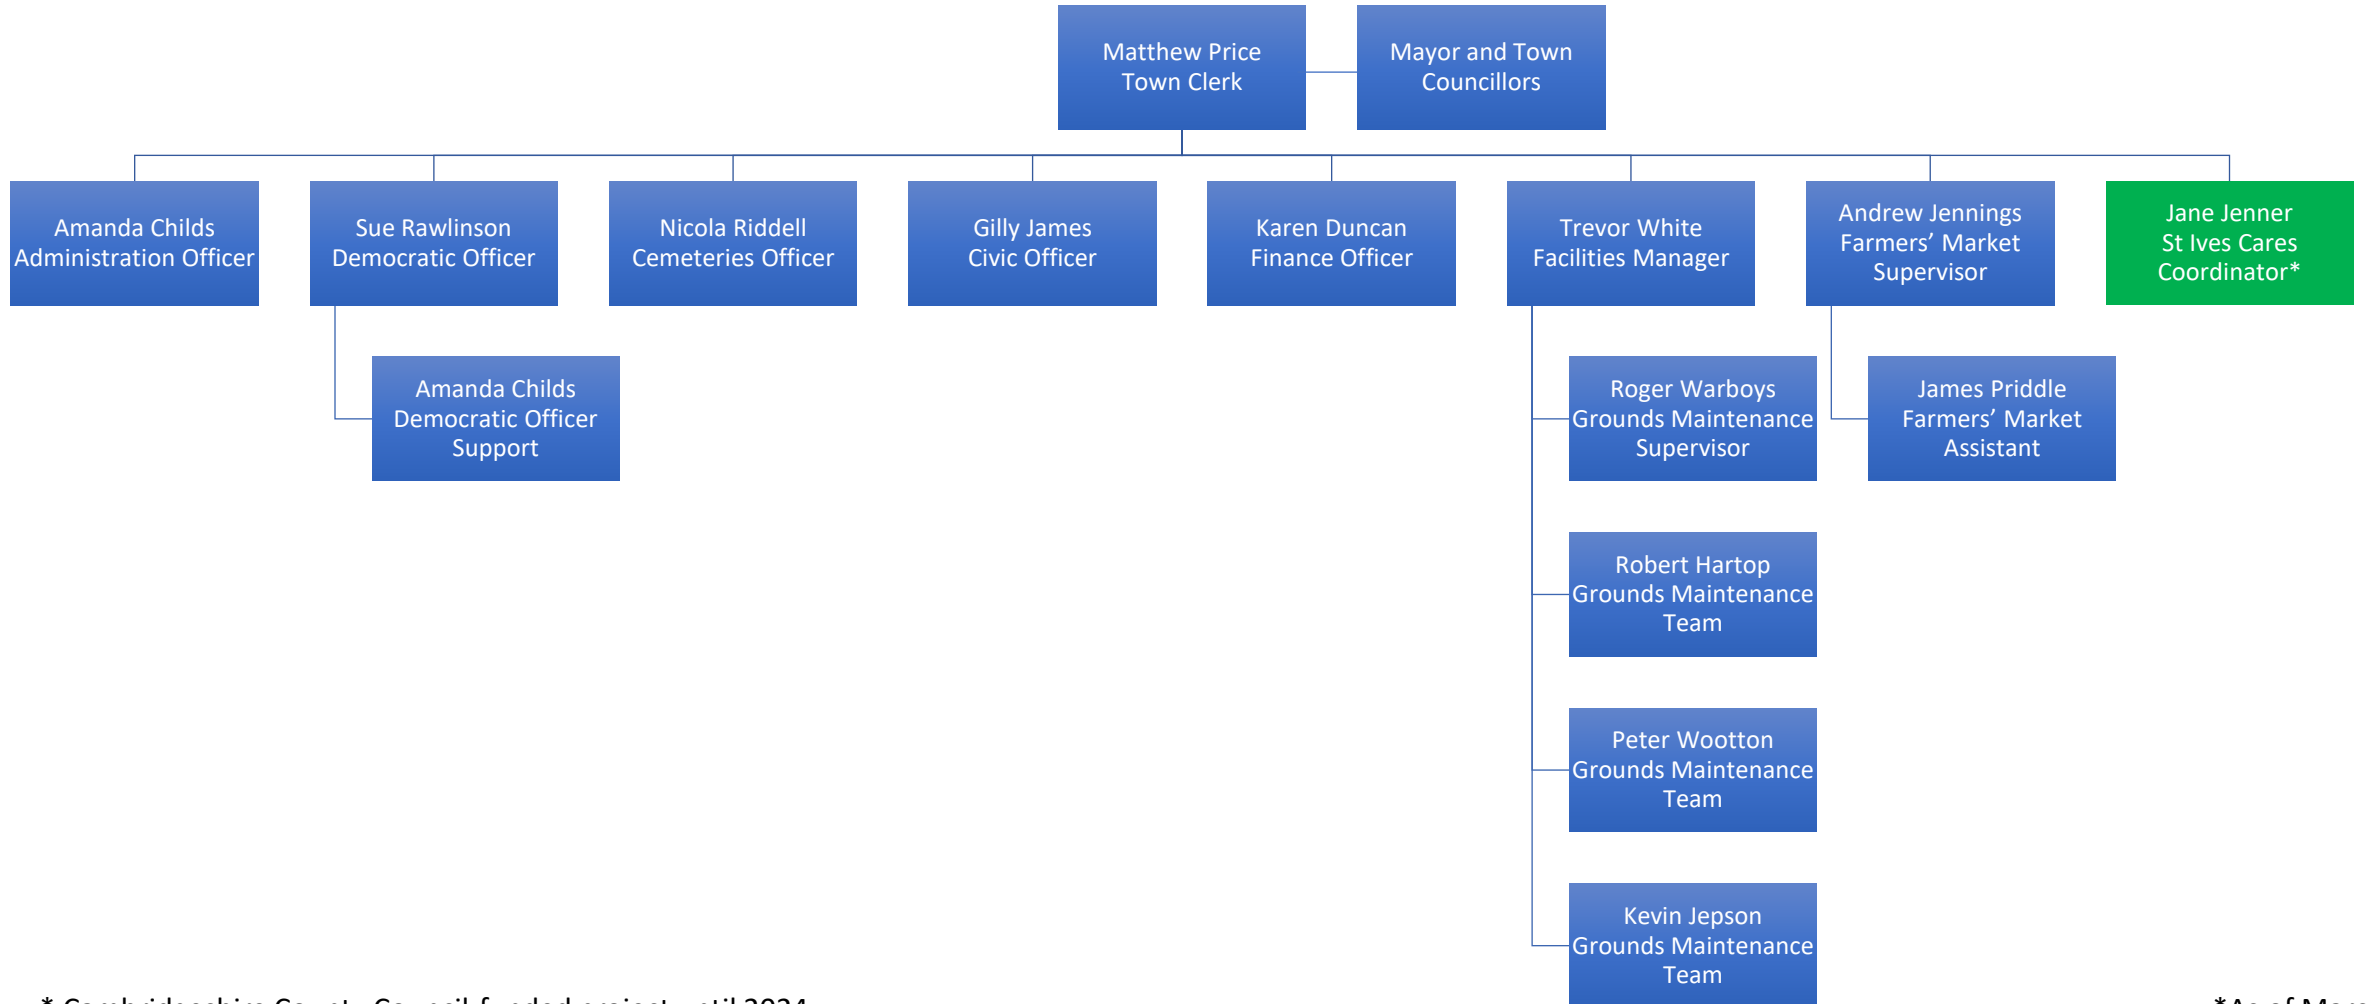

St Ives Town Council Structure Chart

* Cambridgeshire County Council-funded project until 2024

*As of March 2023

Norris Museum