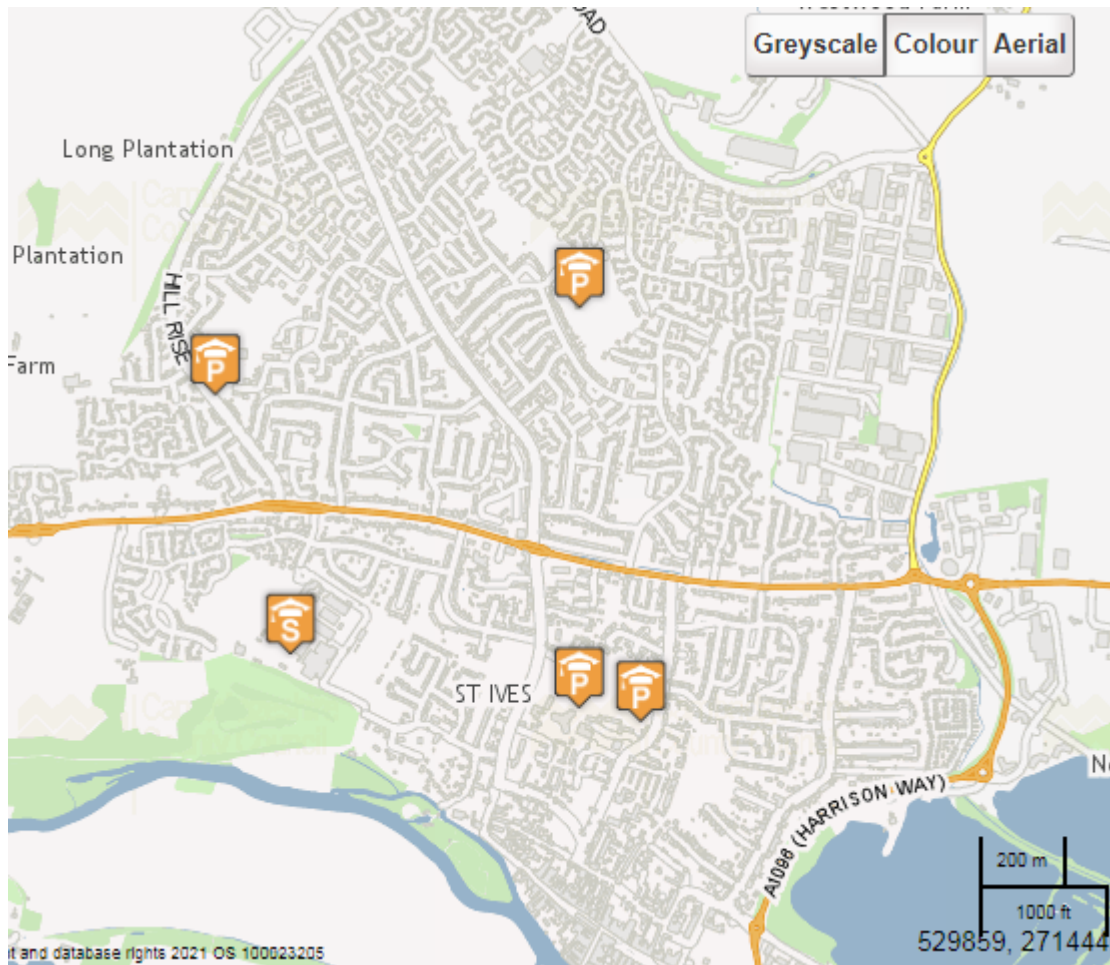

St Ives facilities taken from the CCC website

P = Primary Schools

S = Secondary Schools

CC = Child and Family Centres

Blue dot = Day Nursery

Green dot = Pre school play group

GP Surgeries

Doctors , dentists and opticians