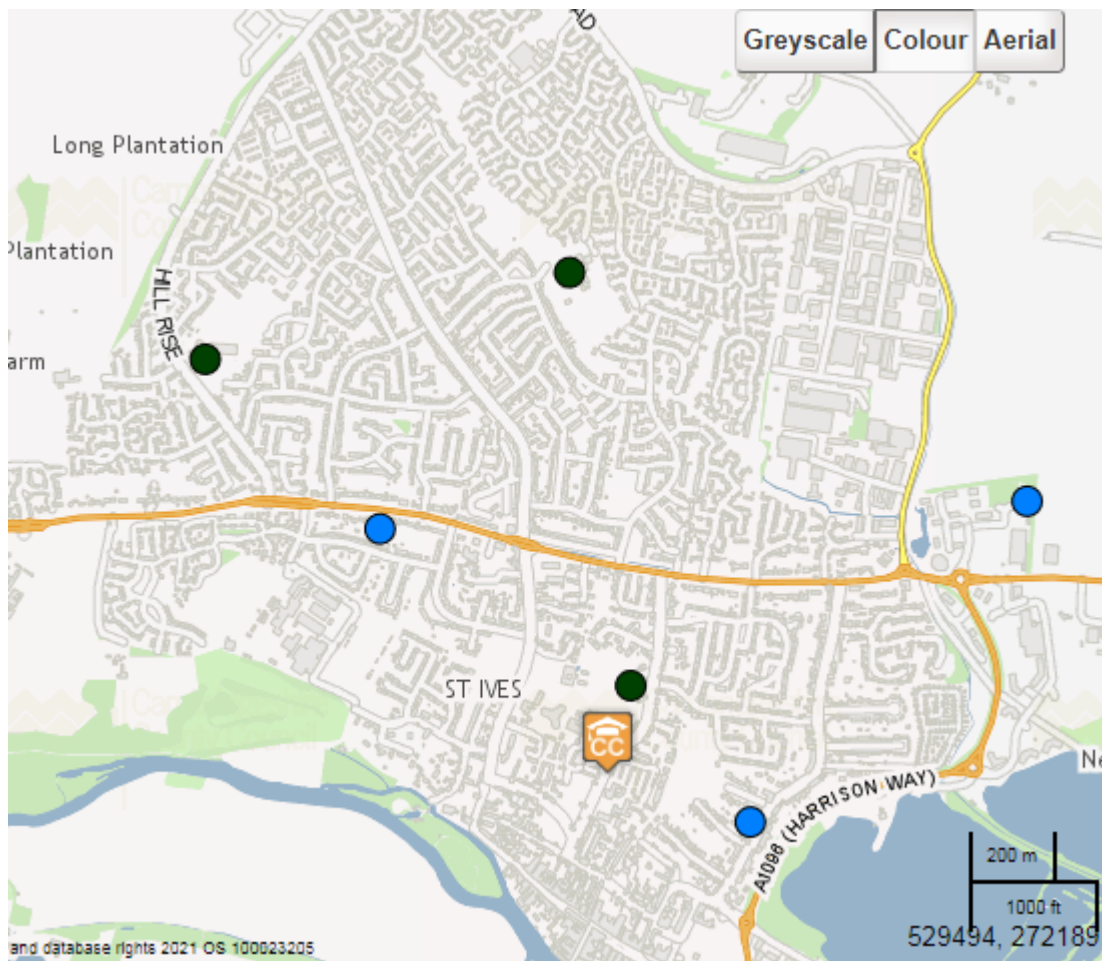

St Ives facilities taken from the CCC website

P = Primary Schools

S = Secondary Schools

CC = Child and Family Centres

Blue dot = Day Nursery

Green dot = Pre school play group

GP Surgeries

Doctors , dentists and opticians