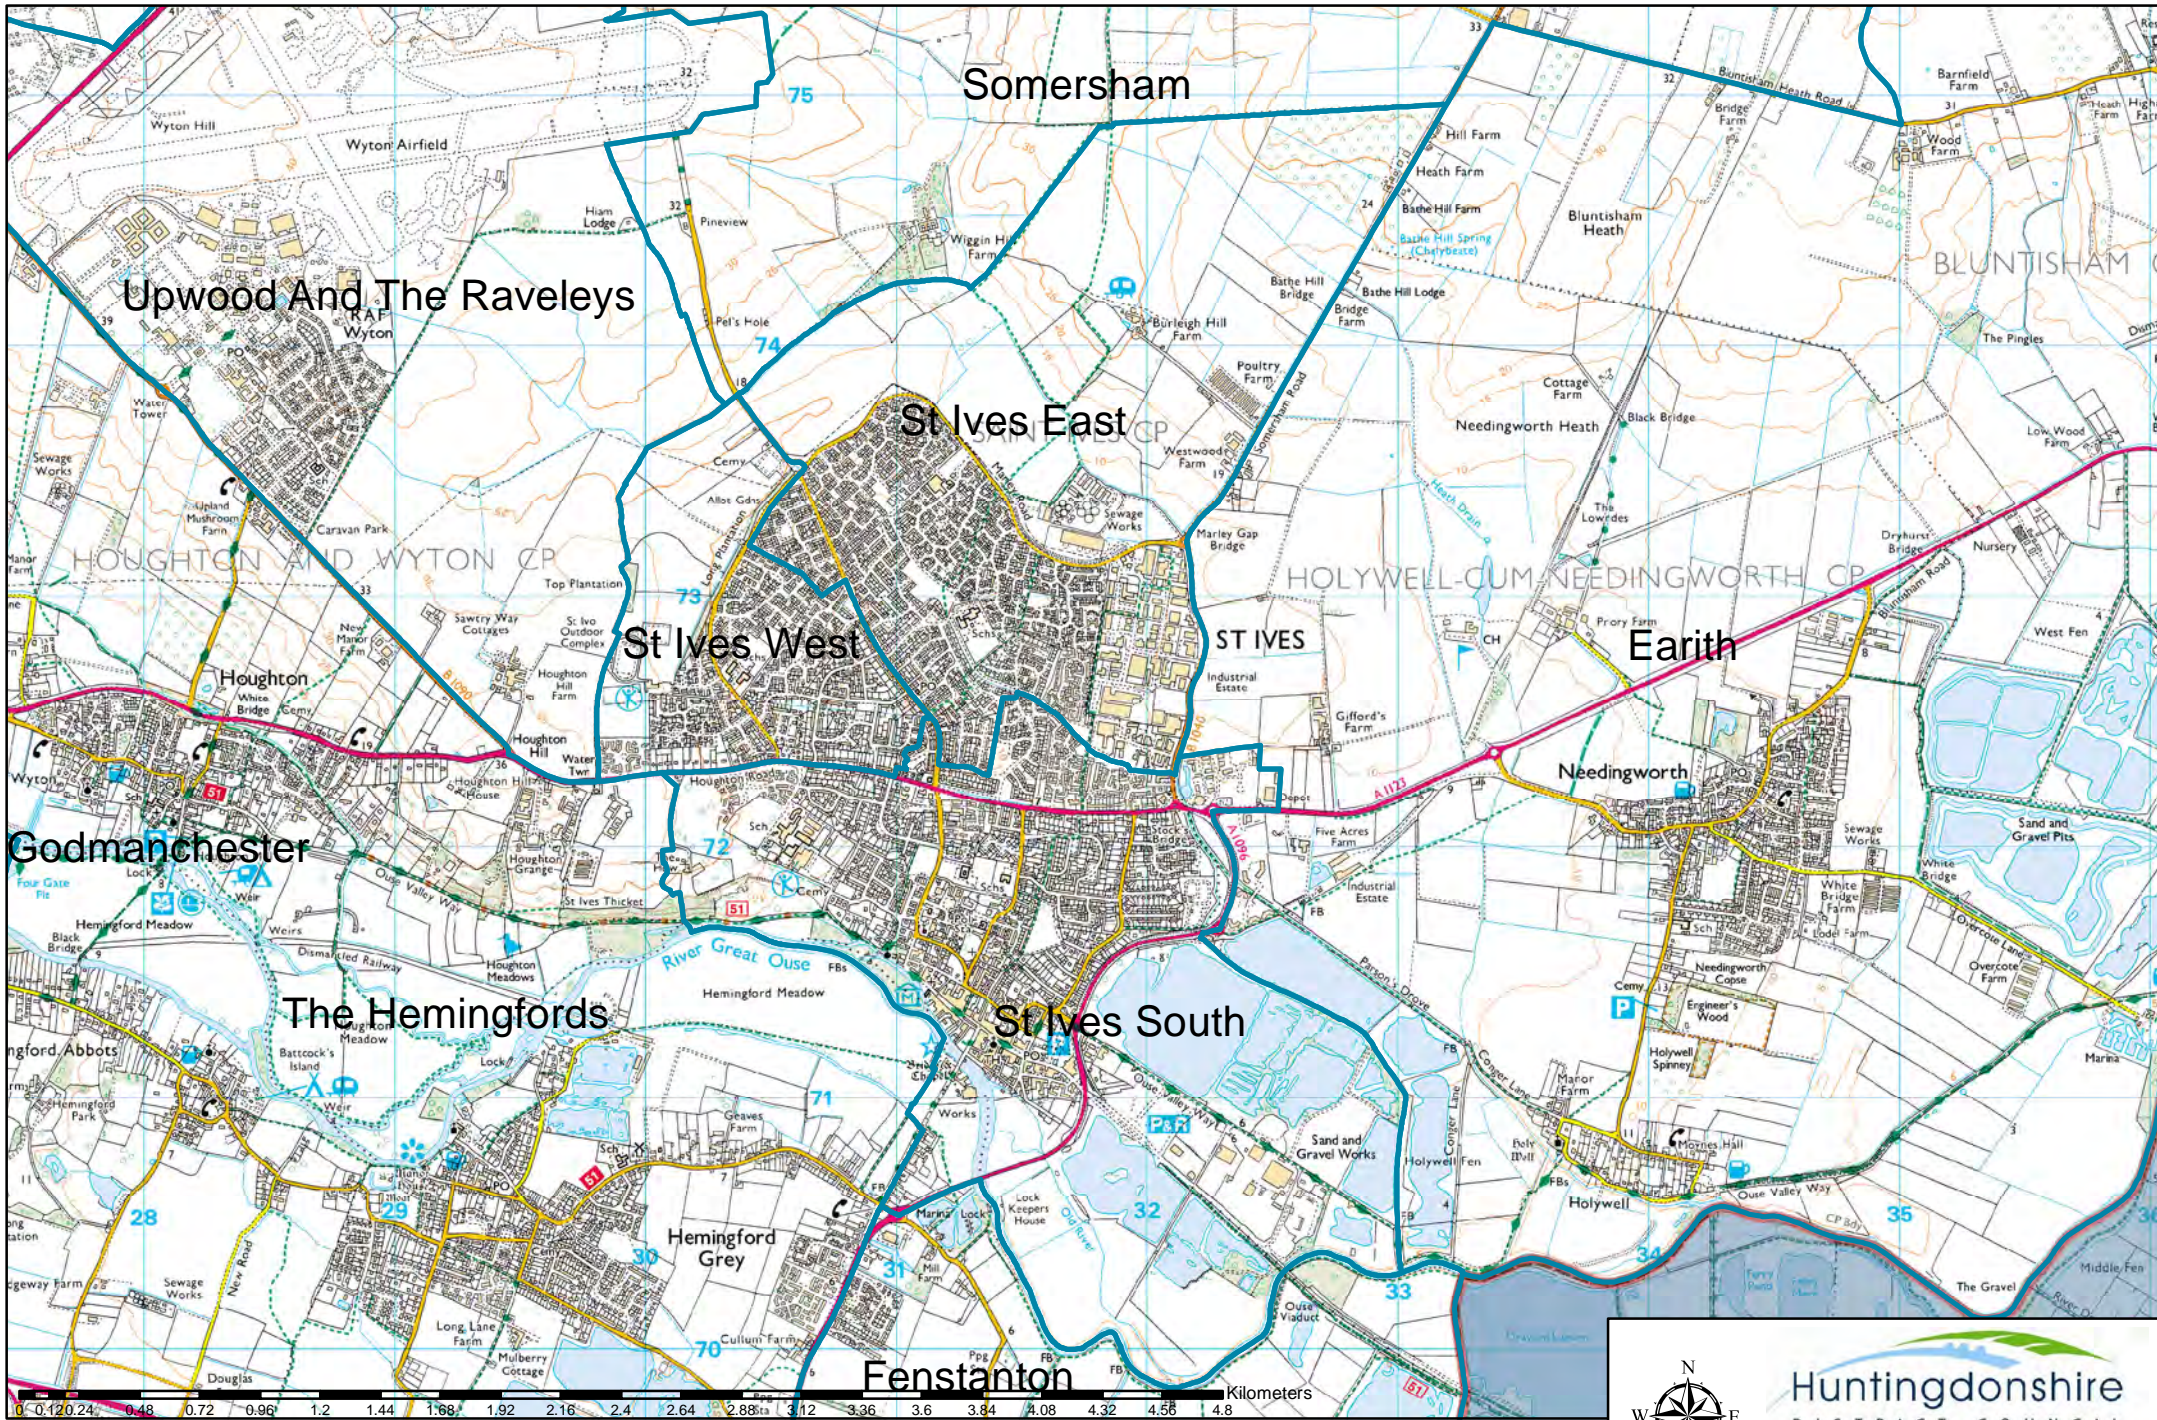

St Ives Parishes Boundary Lines

Huntingdonshire
DISTRICT COUNCIL

© Crown copyright and database rights 2018
Ordnance Survey HDC 10002322

St Ives Wards

Huntingdonshire
DISTRICT COUNCIL

© Crown copyright and database rights 2018
Ordnance Survey HDC 10002322