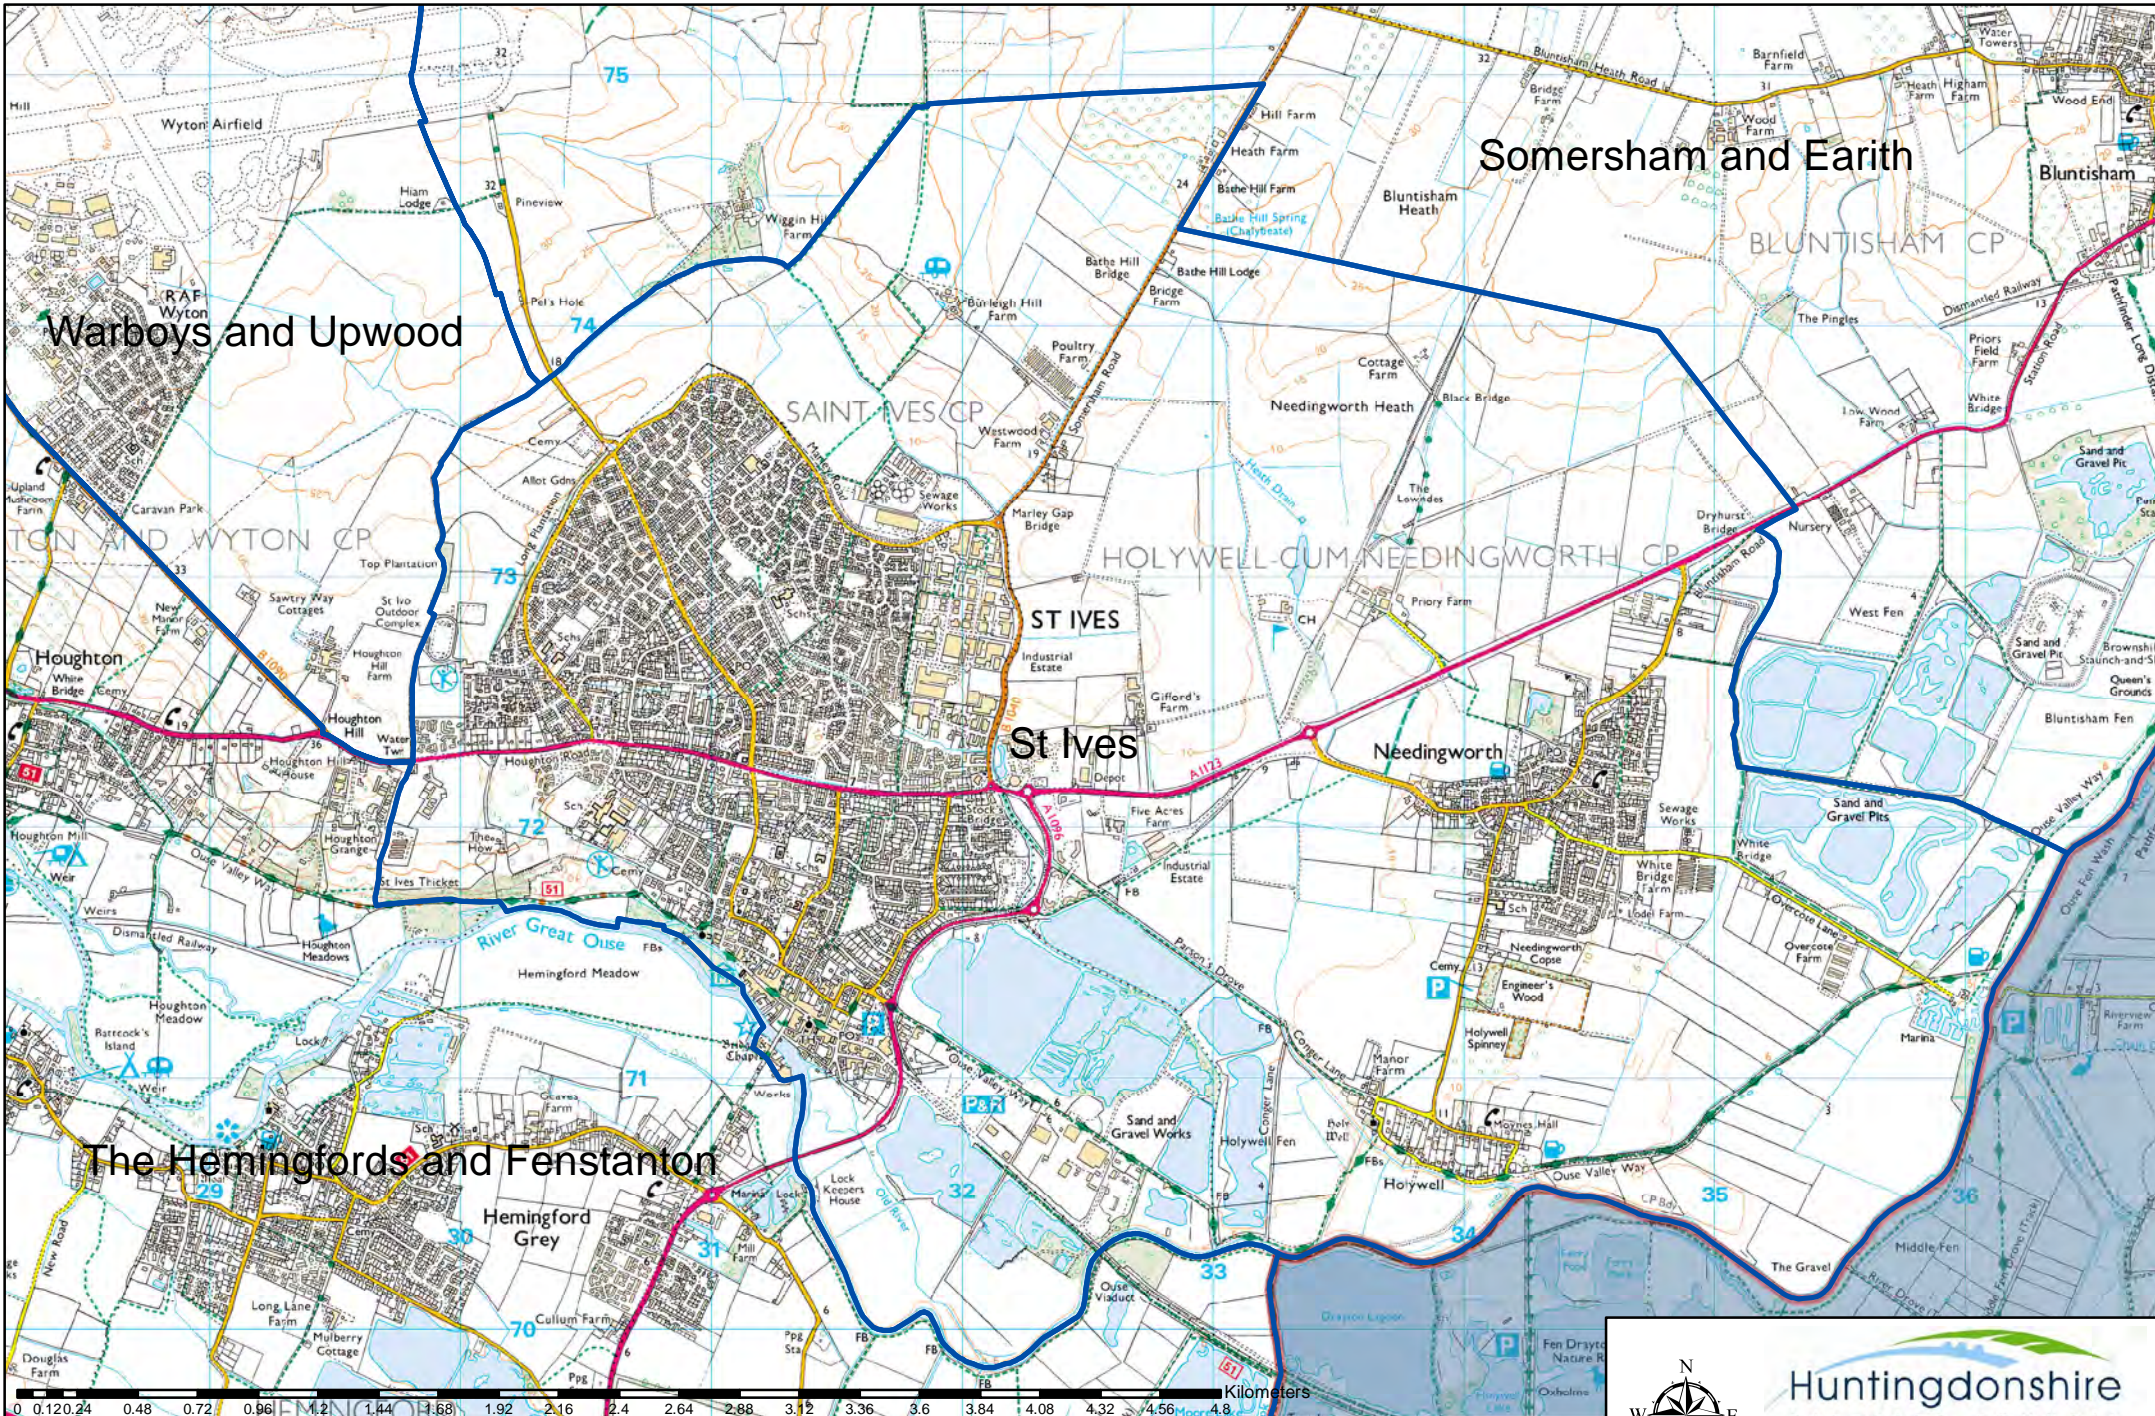

St Ives Parishes Boundary Lines

Huntingdonshire
DISTRICT COUNCIL

© Crown copyright and database rights 2018
Ordnance Survey HDC 10002322

St Ives Wards

Huntingdonshire
DISTRICT COUNCIL

© Crown copyright and database rights 2018
Ordnance Survey HDC 10002322